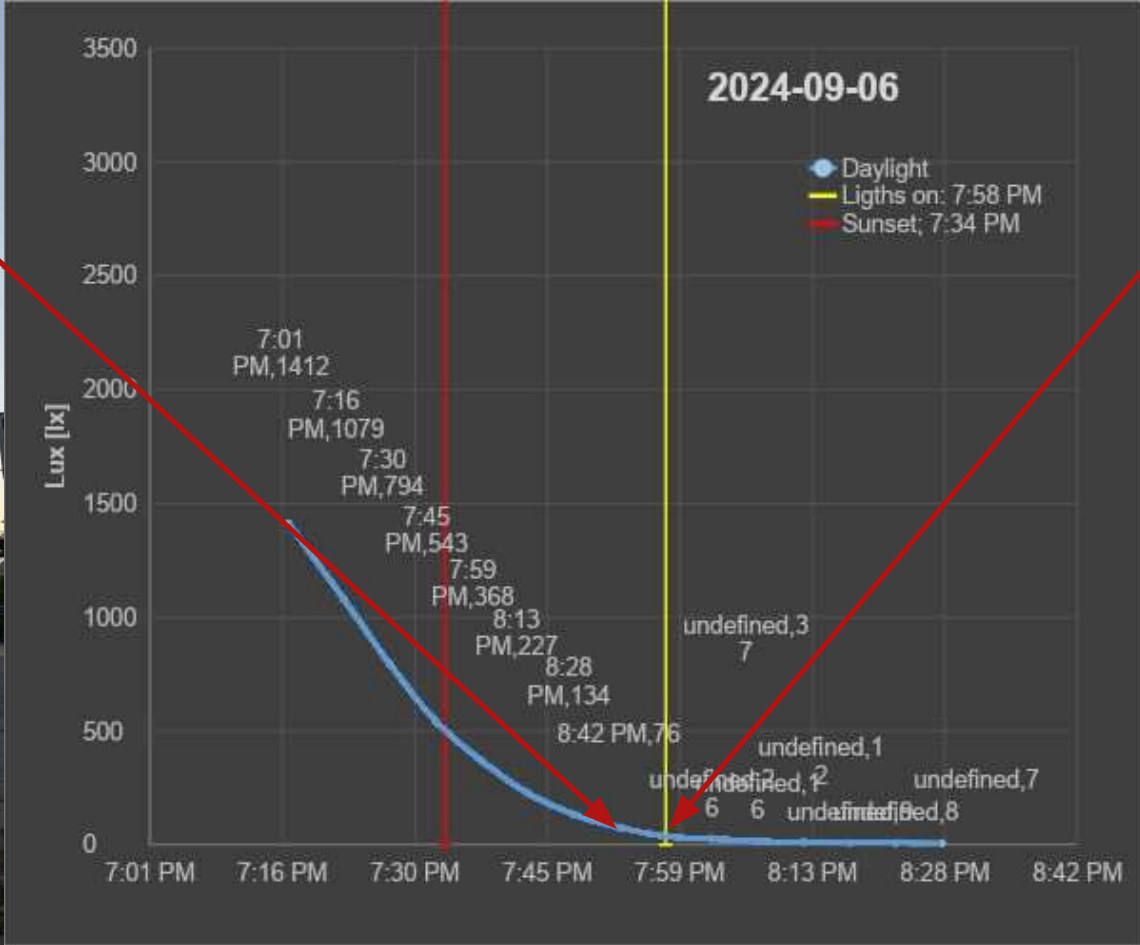

Street lights in Dubai

Lights turns on at 2 700 LUX
Night is at 15 LUX

Street lights in Dubai

Street lights in Dubai

Street lights in Dubai

69 LUX at 6:34 PM

15 LUX at 6:52 PM

Street lights in Dubai

- Assume 100 W/lamp:

Street lights in Dubai

- Assume 100 W/lamp:

- Assume 100 W/lamp:

- Assume 100 W/lamp:

Just Dubai:

- 15 MW
- 60 min/day = 5 600 MWh/yr
- \$ 730 000/yr
- 2 200 tons CO₂

Comparison: Street lights in Stockholm

76 LUX at 7:53 PM

37 LUX at 7:58 PM

Lights on 20 minutes before sunset

Lights on 24 minutes after sunset

Dubai

Stockholm