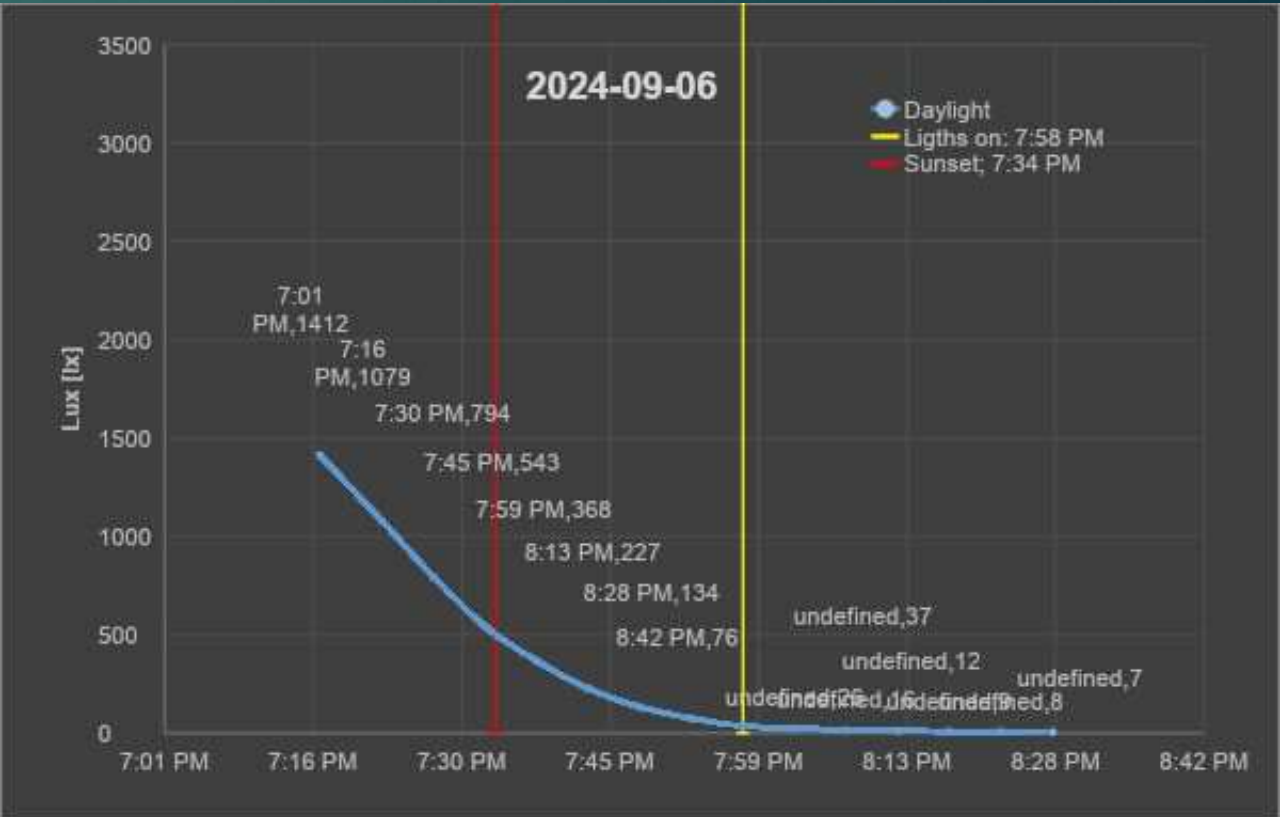

- Assume 100 W/lamp:

Street lights in Dubai

- Assume 100 W/lamp:

- Assume 100 W/lamp:

- Assume 100 W/lamp:

Just Dubai:

- 15 MW
- 60 min/day = 5 600 MWh/yr
- \$ 730 000/yr
- 2 200 tons CO₂

Comparison: Street lights in Stockholm

76 LUX at 7:53 PM

37 LUX at 7:58 PM

Lights on 20 minutes before sunset

Lights on 24 minutes after sunset

Dubai

Stockholm