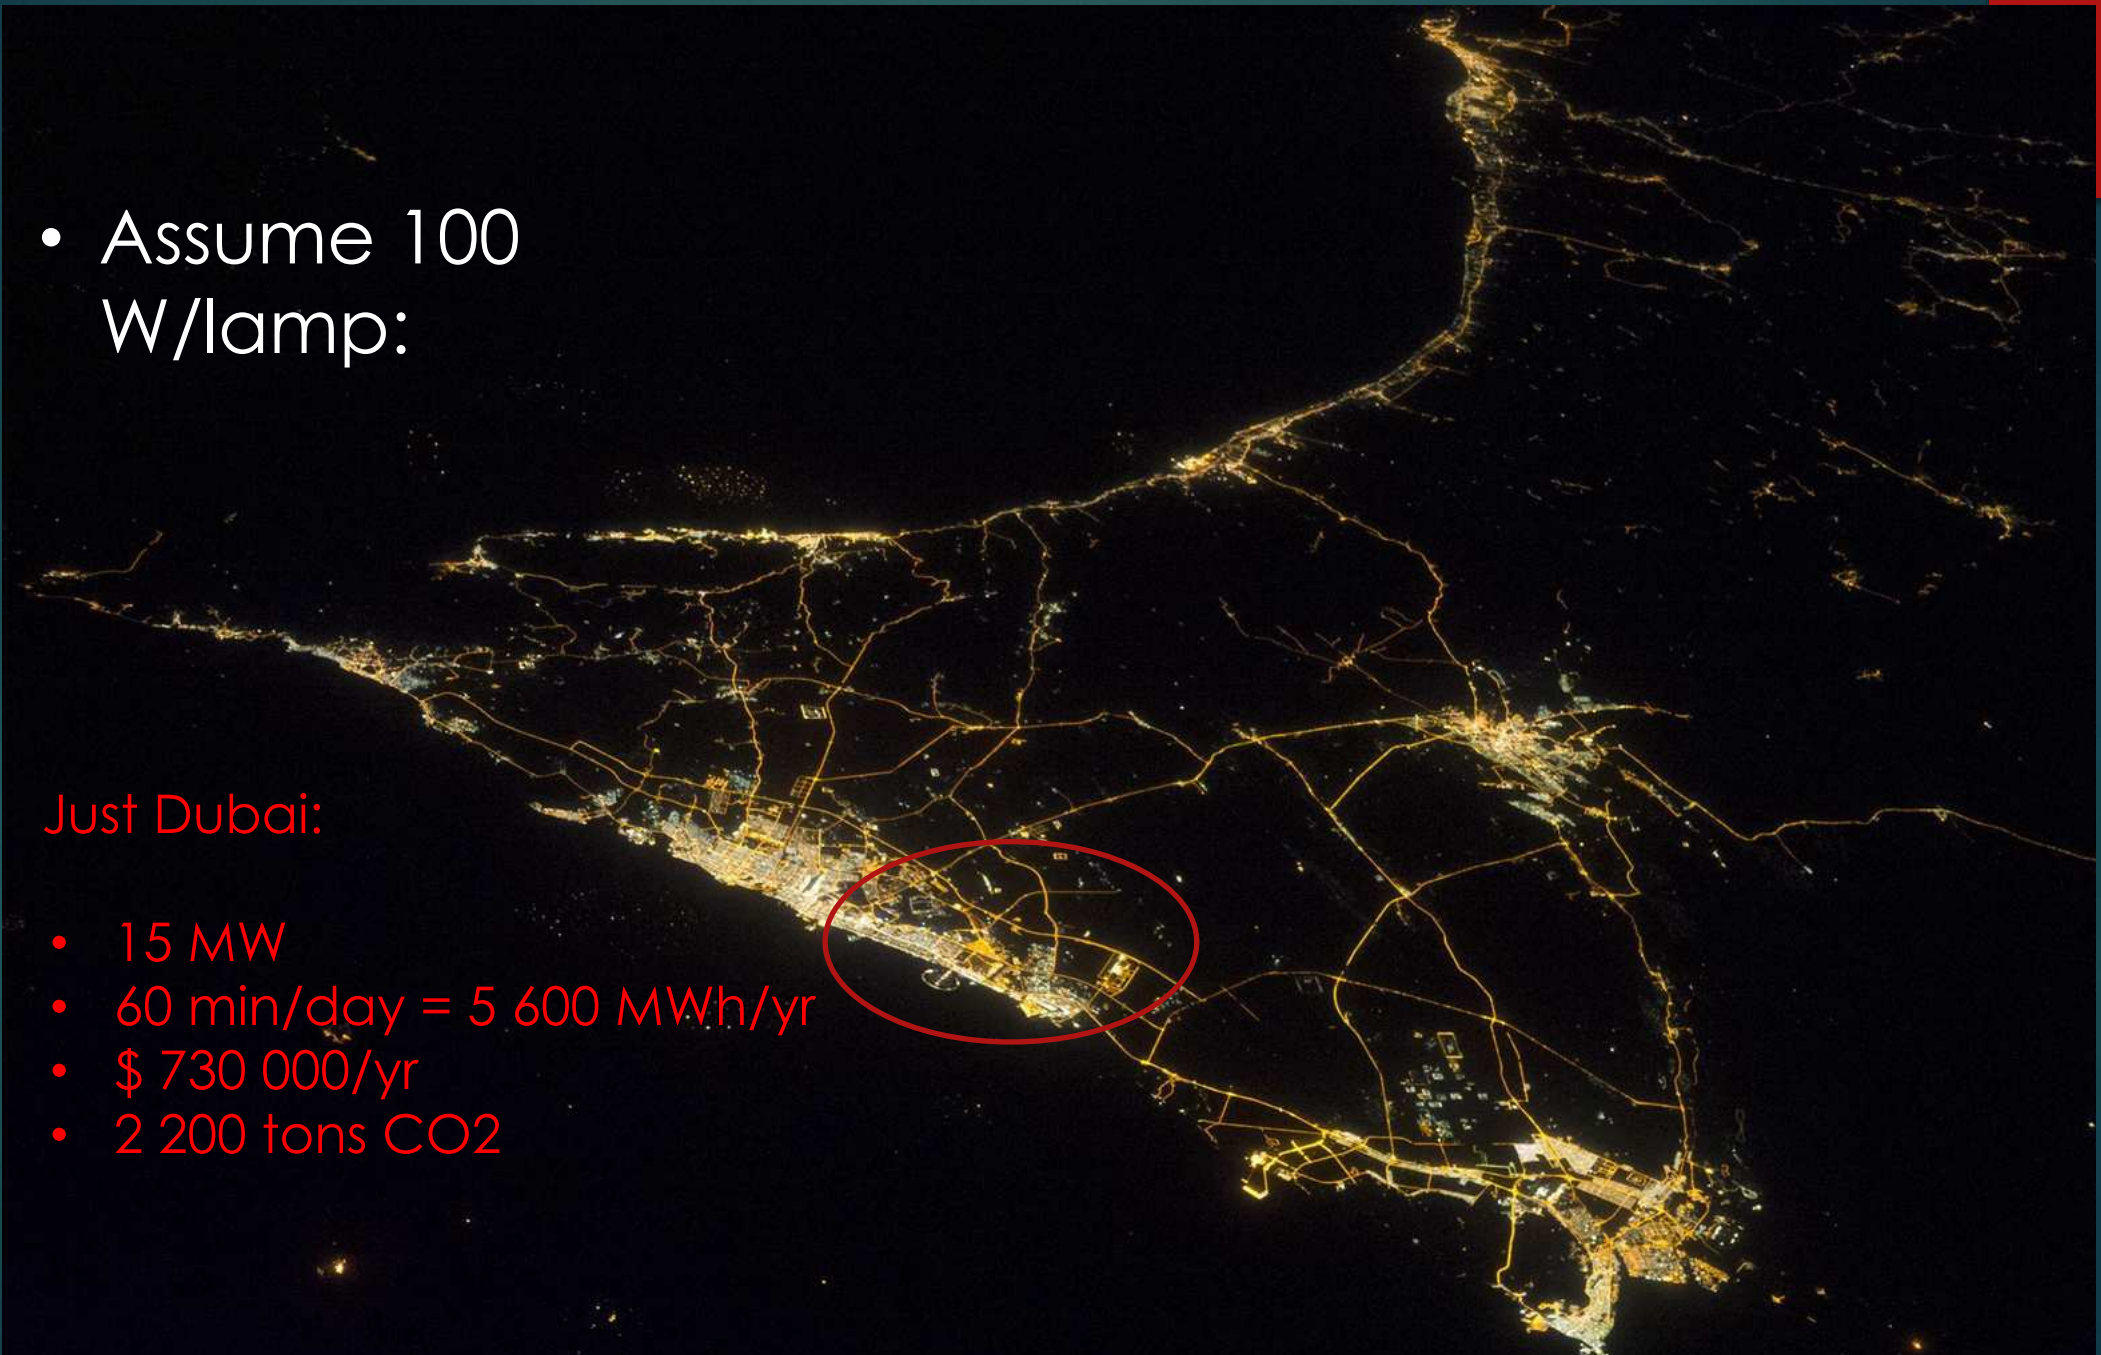

- Assume 100 W/lamp:

Street lights in Dubai

- Assume 100 W/lamp:

- Assume 100 W/lamp:

- Assume 100 W/lamp:

Just Dubai:

- 15 MW
- 60 min/day = 5 600 MWh/yr
- \$ 730 000/yr
- 2 200 tons CO₂

Comparison: Street lights in Stockholm