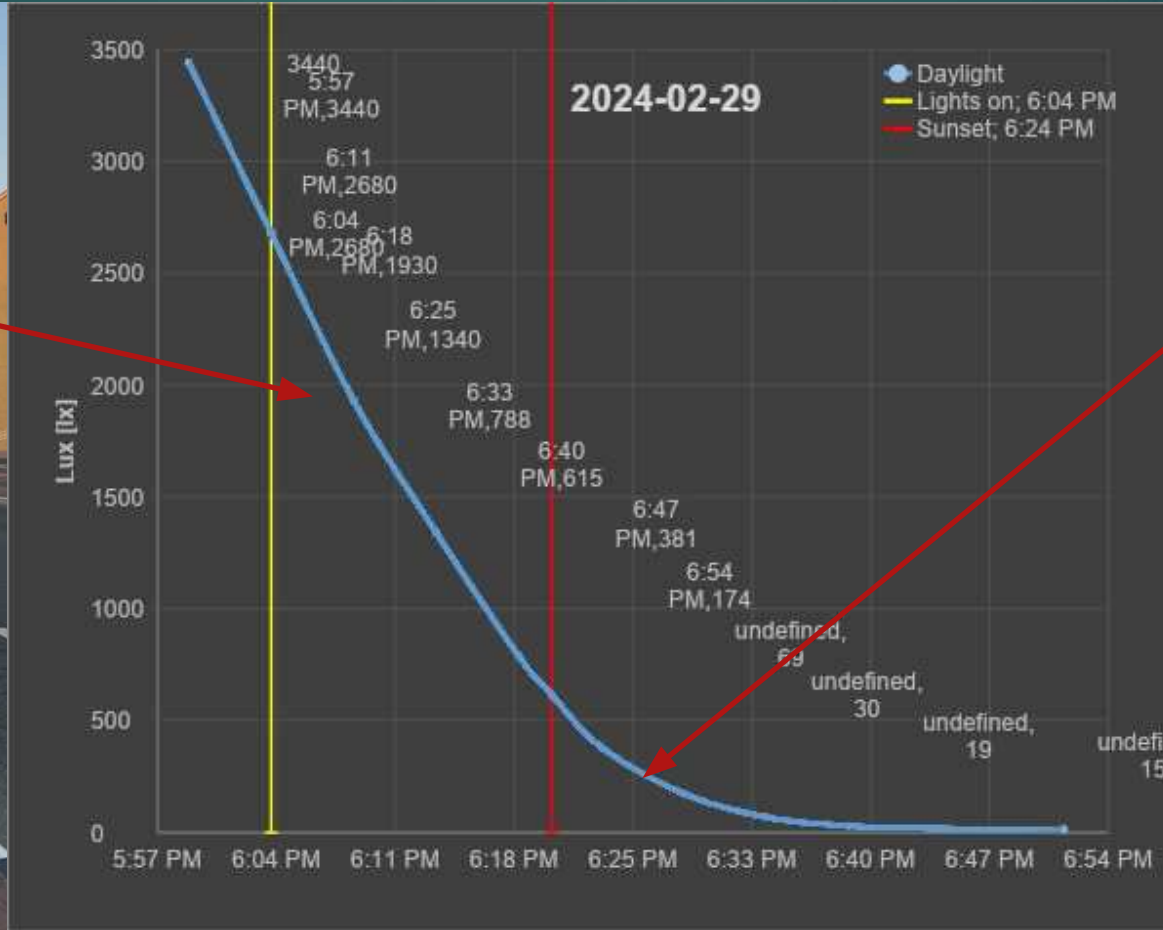

Street lights in Dubai

Lights turns on at 2 700 LUX
Night is at 15 LUX

Street lights in Dubai

Street lights in Dubai

Street lights in Dubai

69 LUX at 6:34 PM

15 LUX at 6:52 PM

Street lights in Dubai

- Assume 100 W/lamp:

Street lights in Dubai

- Assume 100 W/lamp:

- Assume 100 W/lamp:

- Assume 100 W/lamp:

Just Dubai:

- 15 MW
- 60 min/day = 5 600 MWh/yr
- \$ 730 000/yr
- 2 200 tons CO₂

Comparison: Street lights in Stockholm

76 LUX at 7:53 PM

37 LUX at 7:58 PM

Lights on 20 minutes before sunset

Lights on 24 minutes after sunset

Dubai

Stockholm