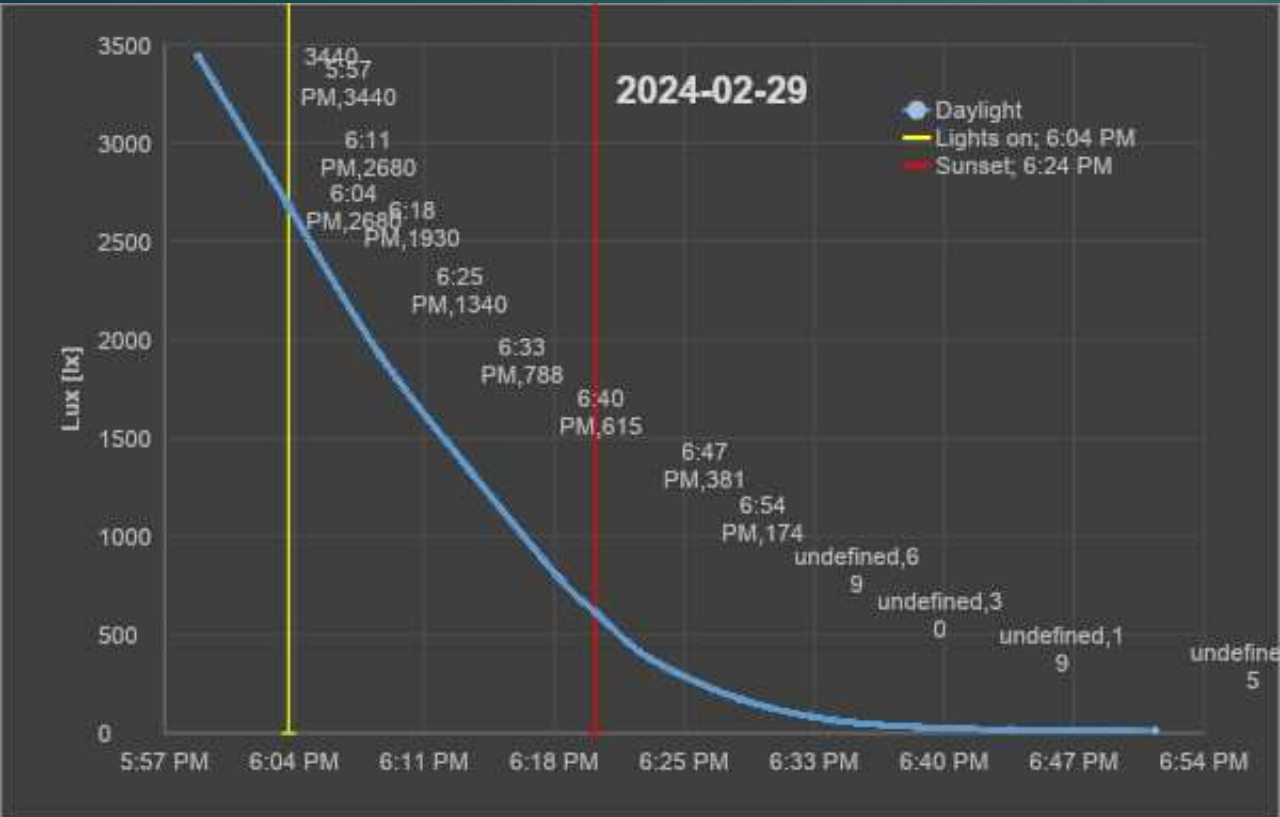

Street lights in Dubai

Lights turns on at 2 700 LUX
Night is at 15 LUX

Street lights in Dubai

Street lights in Dubai

Street lights in Dubai

69 LUX at 6:34 PM

15 LUX at 6:52 PM

Street lights in Dubai

- Assume 100 W/lamp:

Street lights in Dubai

- Assume 100 W/lamp:

- Assume 100 W/lamp:

- Assume 100 W/lamp:

Just Dubai:

- 15 MW
- 60 min/day = 5 600 MWh/yr
- \$ 730 000/yr
- 2 200 tons CO₂

Comparison: Street lights in Stockholm

76 LUX at 7:53 PM

37 LUX at 7:58 PM

Lights on 20 minutes before sunset

Lights on 24 minutes after sunset

Dubai

Stockholm