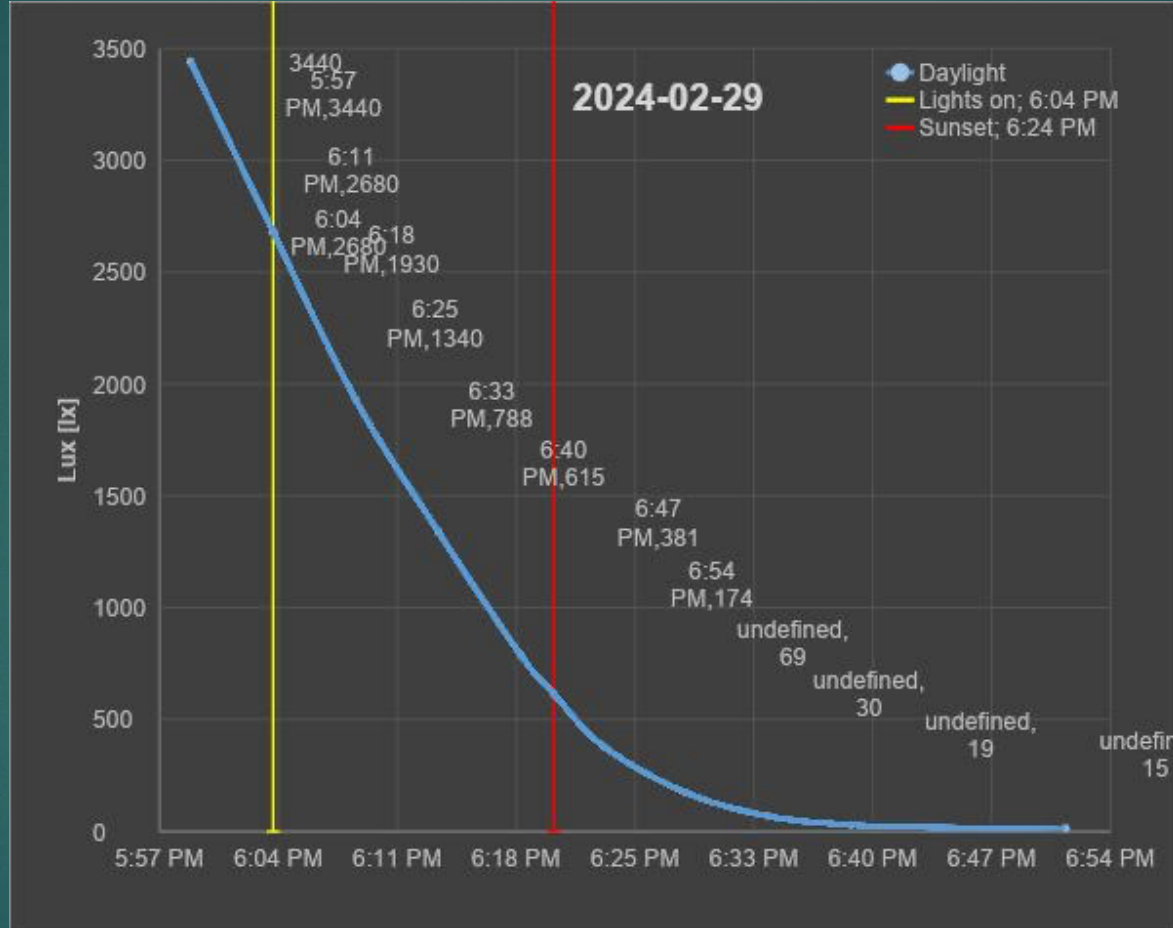

Street lights in Dubai

Lights turns on at 2 700 LUX
Night is at 15 LUX

Street lights in Dubai

Street lights in Dubai

Street lights in Dubai

69 LUX at 6:34 PM

15 LUX at 6:52 PM

Street lights in Dubai

- Assume 100 W/lamp:

Street lights in Dubai

- Assume 100 W/lamp:

- Assume 100 W/lamp:

- Assume 100 W/lamp:

Just Dubai:

- 15 MW
- 60 min/day = 5 600 MWh/yr
- \$ 730 000/yr
- 2 200 tons CO₂

Comparison: Street lights in Stockholm

76 LUX at 7:53 PM

37 LUX at 7:58 PM

Lights on 20 minutes before sunset

Lights on 24 minutes after sunset

Dubai

Stockholm