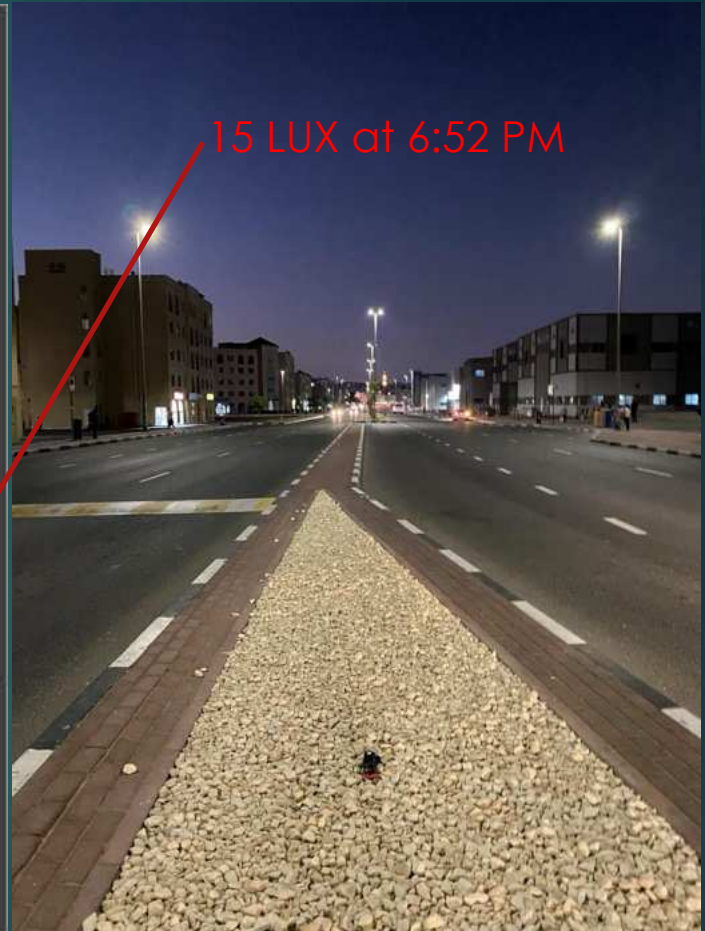

Street lights in Dubai

Lights turns on at 2 700 LUX
Night is at 15 LUX

Street lights in Dubai

Street lights in Dubai

Street lights in Dubai

69 LUX at 6:34 PM

15 LUX at 6:52 PM

Street lights in Dubai