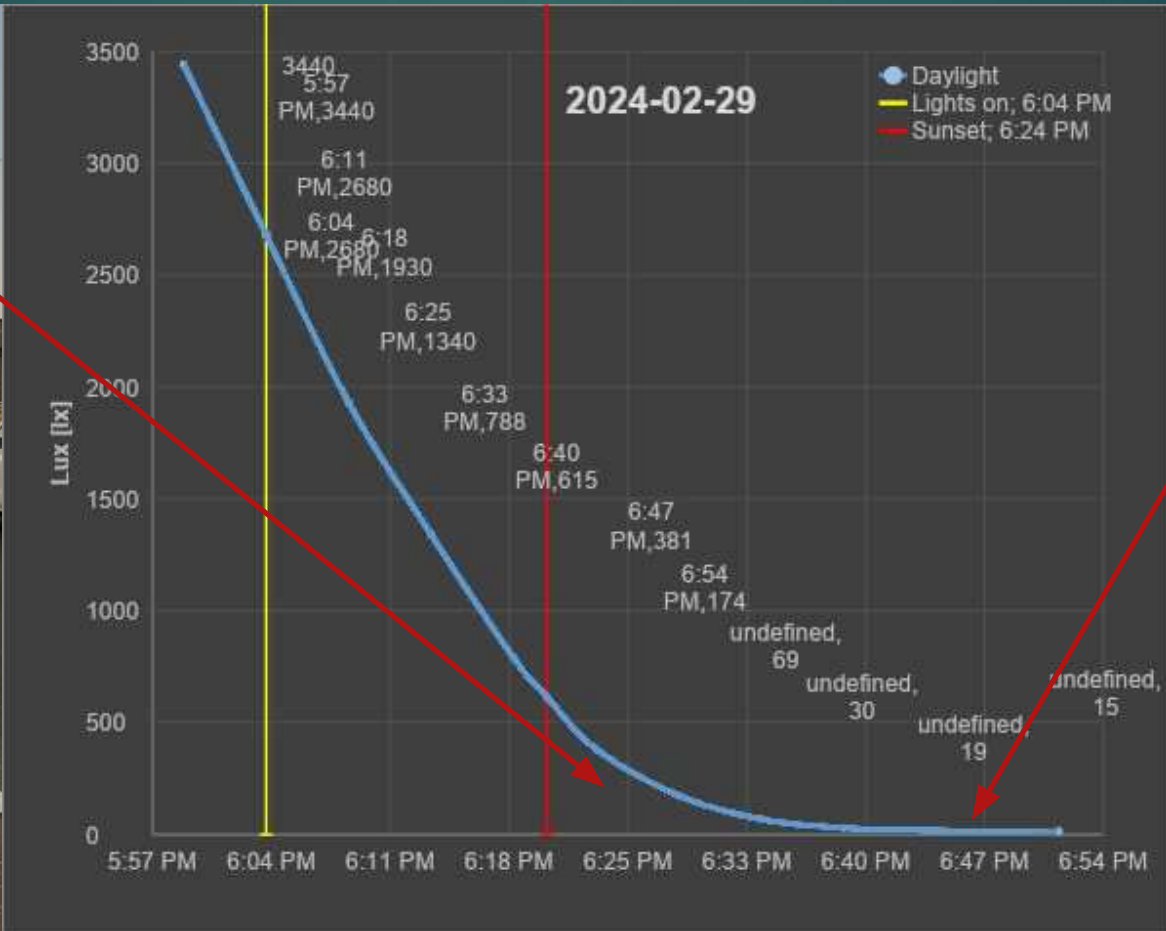

Street lights in Dubai

Lights turns on at 2 700 LUX
Night is at 15 LUX

Street lights in Dubai

Street lights in Dubai

Street lights in Dubai

69 LUX at 6:34 PM

15 LUX at 6:52 PM

Street lights in Dubai

- Assume 100 W/lamp:

Street lights in Dubai

- Assume 100 W/lamp:

- Assume 100 W/lamp:

- Assume 100 W/lamp:

Just Dubai:

- 15 MW
- 60 min/day = 5 600 MWh/yr
- \$ 730 000/yr
- 2 200 tons CO₂

Comparison: Street lights in Stockholm

76 LUX at 7:53 PM

37 LUX at 7:58 PM

Lights on 20 minutes before sunset

Lights on 24 minutes after sunset

Dubai

Stockholm