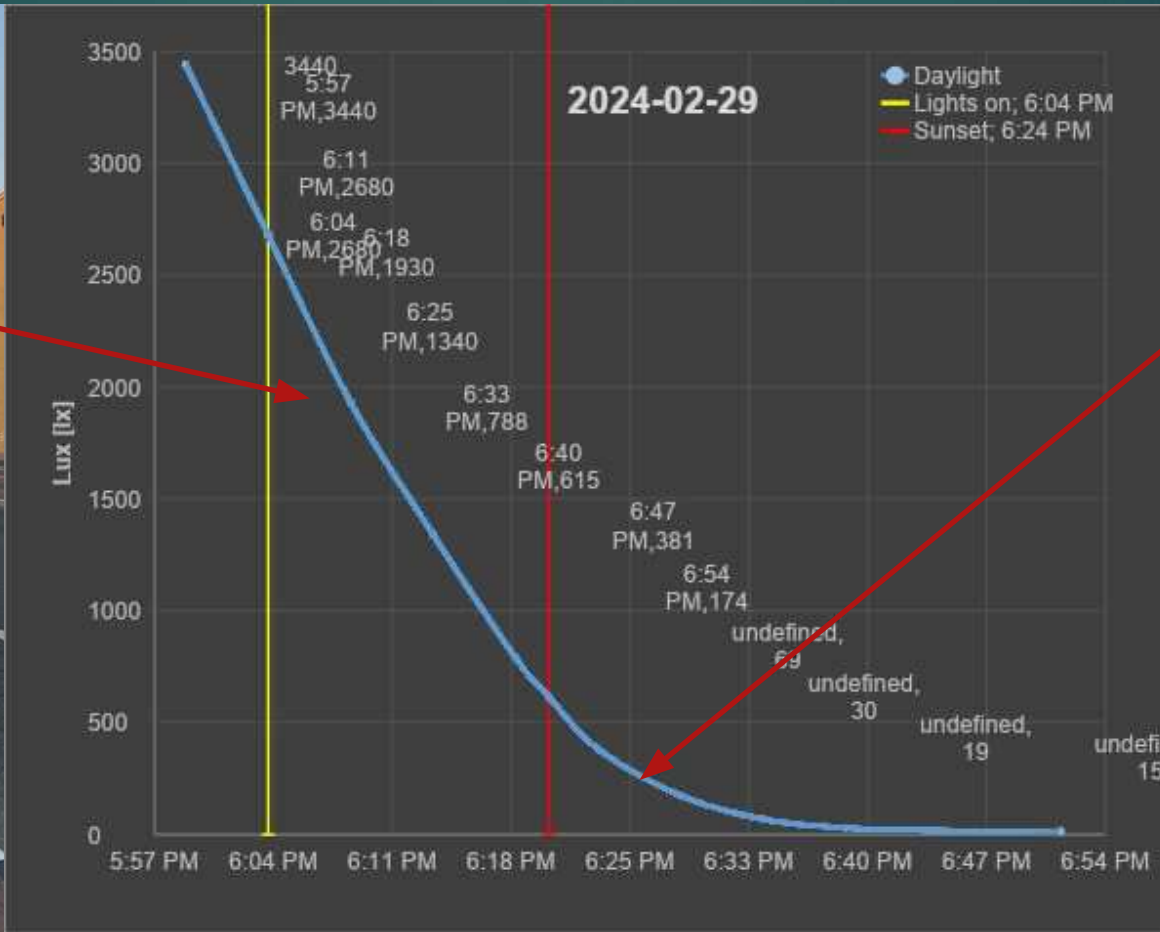

Street lights in Dubai

Lights turns on at 2 700 LUX
Night is at 15 LUX

Street lights in Dubai

Street lights in Dubai

Street lights in Dubai

69 LUX at 6:34 PM

15 LUX at 6:52 PM

Street lights in Dubai

- Assume 100 W/lamp:

Street lights in Dubai

- Assume 100 W/lamp:

- Assume 100 W/lamp:

- Assume 100 W/lamp:

Just Dubai:

- 15 MW
- 60 min/day = 5 600 MWh/yr
- \$ 730 000/yr
- 2 200 tons CO₂

Comparison: Street lights in Stockholm

76 LUX at 7:53 PM

37 LUX at 7:58 PM

Lights on 20 minutes before sunset

Lights on 24 minutes after sunset

Dubai

Stockholm