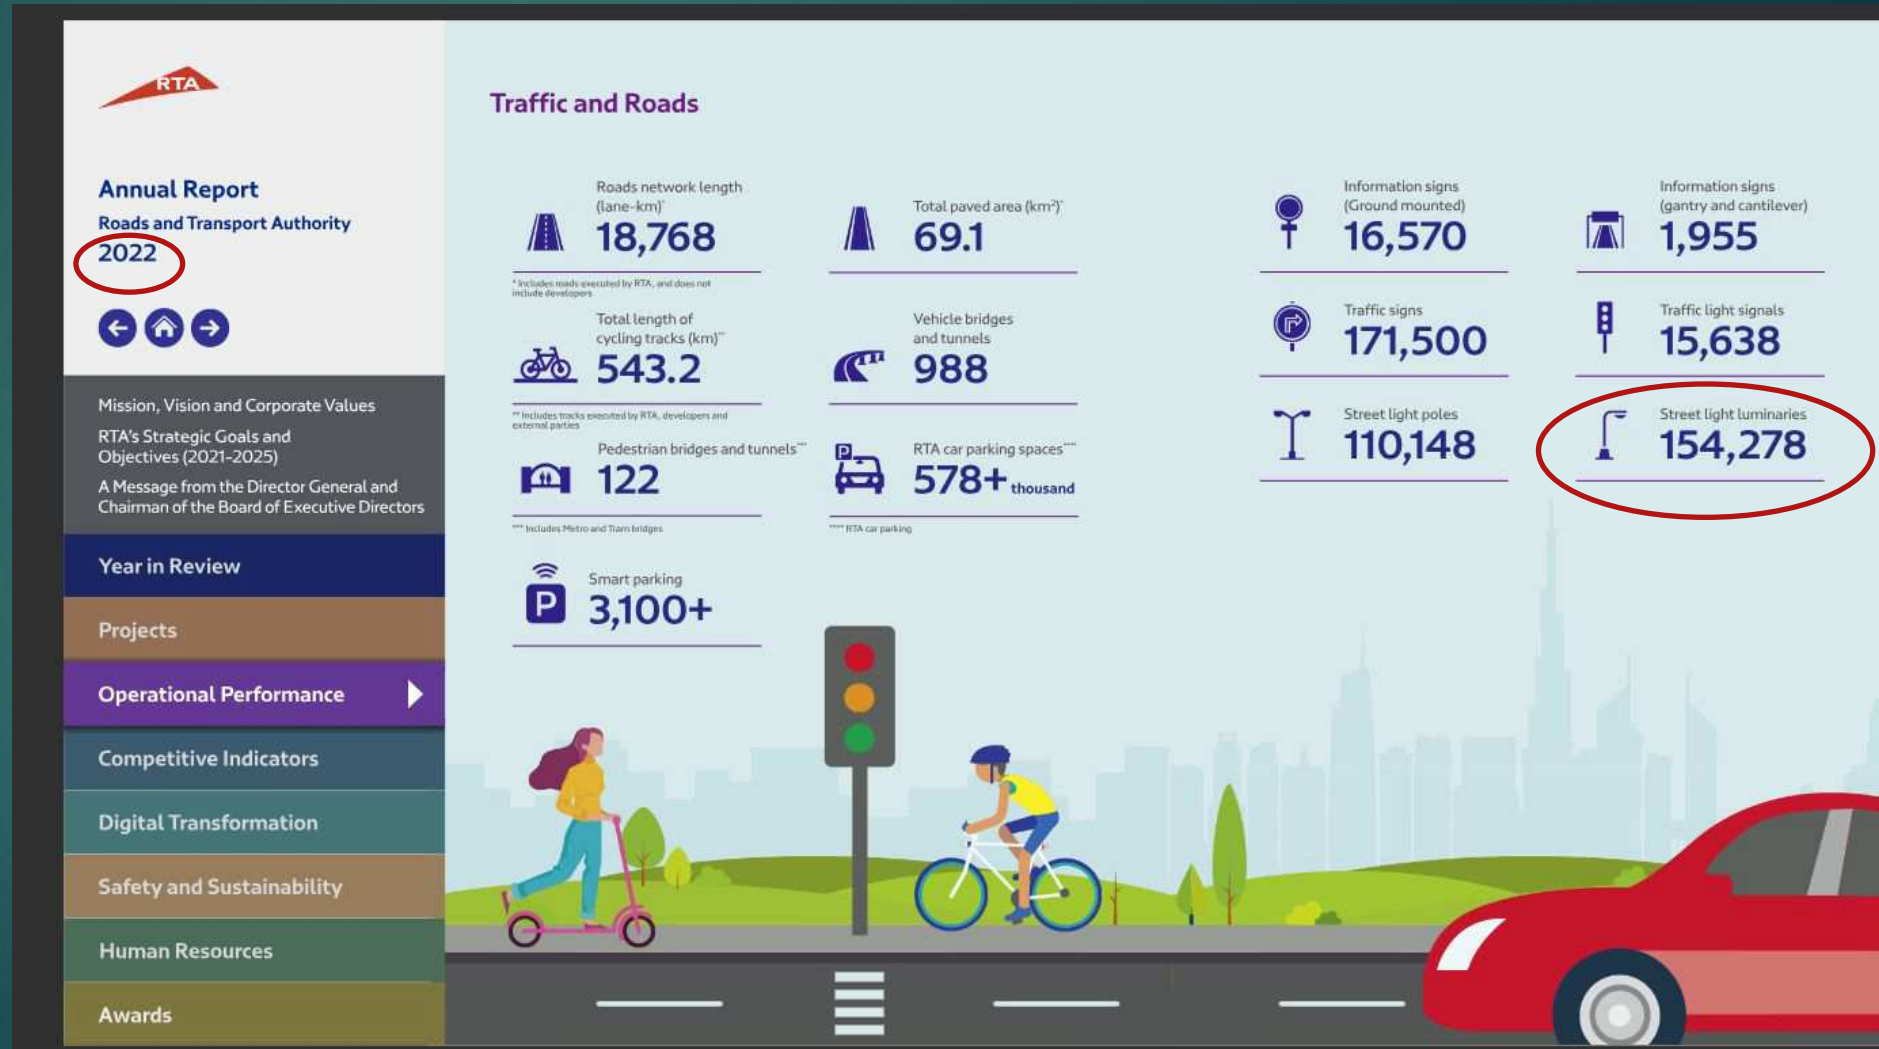

Street lights in Dubai

Lights turns on at 2 700 LUX
Night is at 15 LUX

Street lights in Dubai

Street lights in Dubai

Street lights in Dubai

69 LUX at 6:34 PM

15 LUX at 6:52 PM

Street lights in Dubai

- Assume 100 W/lamp:

Street lights in Dubai

- Assume 100 W/lamp:

- Assume 100 W/lamp:

- Assume 100 W/lamp:

Just Dubai:

- 15 MW
- 60 min/day = 5 600 MWh/yr
- \$ 730 000/yr
- 2 200 tons CO₂

Comparison: Street lights in Stockholm

76 LUX at 7:53 PM

37 LUX at 7:58 PM

Lights on 20 minutes before sunset

Lights on 24 minutes after sunset

Dubai

Stockholm